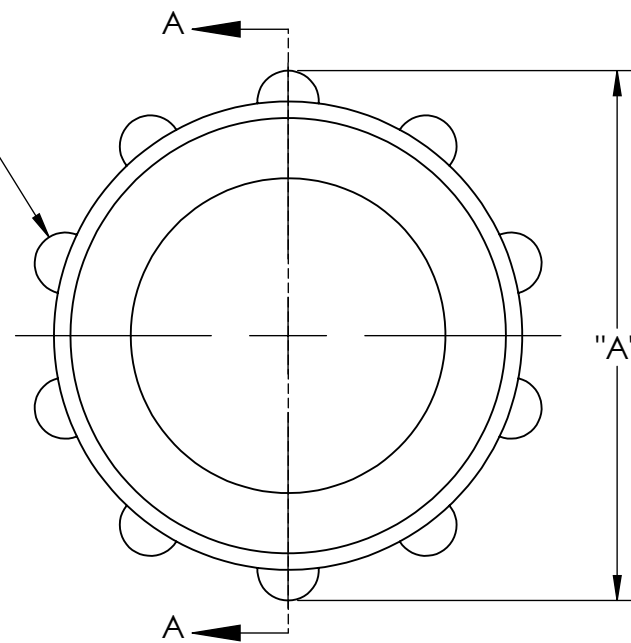

R.080 RIB 10 PLCS

GARDEN HOSE THREAD

SECTION A-A

NOTES:

- 1) POLYPROPYLENE HAS COLOR OPTIONS:
 BLACK = GHN12/PPB
 NATURAL = GHN12/PPN

PROPRIETARY AND CONFIDENTIAL
 THE INFORMATION CONTAINED IN THIS DRAWING IS THE SOLE PROPERTY OF THOGUS PRODUCTS COMPANY. ANY REPRODUCTION IN PART OR AS A WHOLE WITHOUT THE WRITTEN PERMISSION OF THOGUS PRODUCTS COMPANY IS PROHIBITED.

SHOWN		CATALOG NO.	DESCRIPTION	MATERIAL	DIM "A"
		GHN12/PP	3/4" FEMALE GARDEN HOSE THREAD NUT	POLYPROPYLENE	1.37
		GHN12/N	3/4" FEMALE GARDEN HOSE THREAD NUT	NYLON	1.38

C	95.00108	CONVERTED TO 3D FORMAT	UNLESS OTHERWISE SPECIFIED: DIMENSIONS ARE IN INCHES TOLERANCES: ANGULAR: ±0.5° X.X = ± 0.1 X.XX = ± 0.05 X.XXX = ± 0.015 REMOVE ALL SHARP EDGES AND BURRS BLEND ALL RADII TO 0.01IN INTERPRET GEOMETRIC TOLERANCING PER: ANSI Y 14.5 1994 MATERIAL: PP, N FINISH: NA	NAME	DATE	 Thogus 33490 PIN OAK, AVON LAKE, OH 44012 TITLE: 3/4" FEMALE GARDEN HOSE THREAD NUT	
				DRAWN	JRM		06/01/11
				CHECKED	KDJ		06/01/11
				ENG APPR.			XX/XX/XX
				MFG APPR.			XX/XX/XX
			Q.A.		XX/XX/XX		
			COMMENTS:				
REV	WRO#	DESCRIPTION	THIRD ANGLE PROJECTION:			SIZE B DWG. NO. GHN12 REV C	
HISTORY						DO NOT SCALE DRAWING SCALE: 2:1 MASS: SHEET 1 OF 1	