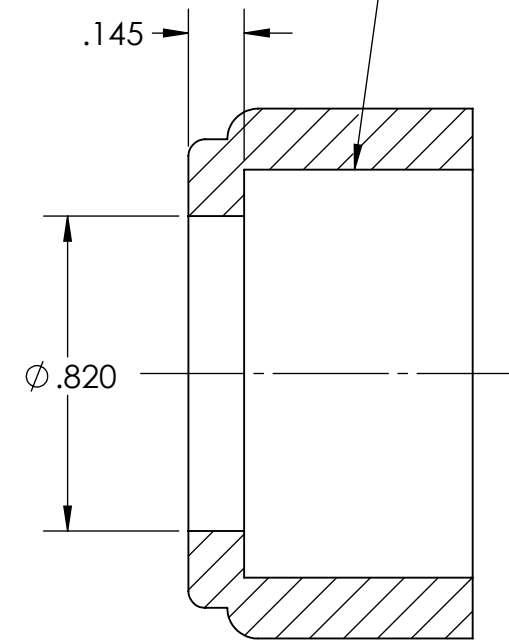

R.080 RIB 10 PLCS

GARDEN HOSE THREAD

SECTION A-A

NOTES:

- 1) POLYPROPYLENE HAS COLOR OPTIONS:
 BLACK = GHN12/PPB
 NATURAL = GHN12/PPN

PROPRIETARY AND CONFIDENTIAL
 THE INFORMATION CONTAINED IN THIS DRAWING IS THE SOLE PROPERTY OF THOGUS PRODUCTS COMPANY. ANY REPRODUCTION IN PART OR AS A WHOLE WITHOUT THE WRITTEN PERMISSION OF THOGUS PRODUCTS COMPANY IS PROHIBITED.

SHOWN		CATALOG NO.	DESCRIPTION	MATERIAL	DIM "A"
		GHN12/PP	3/4" FEMALE GARDEN HOSE THREAD NUT	POLYPROPYLENE	1.37
		GHN12/N	3/4" FEMALE GARDEN HOSE THREAD NUT	NYLON	1.38

C	95.00108	CONVERTED TO 3D FORMAT	UNLESS OTHERWISE SPECIFIED: DIMENSIONS ARE IN INCHES TOLERANCES: ANGULAR: ±0.5° X.X = ± 0.1 X.XX = ± 0.05 X.XXX = ± 0.015 REMOVE ALL SHARP EDGES AND BURRS BLEND ALL RADII TO 0.01IN INTERPRET GEOMETRIC TOLERANCING PER: ANSI Y 14.5 1994 MATERIAL: PP, N FINISH: NA	NAME	DATE	 Thogus 33490 PIN OAK, AVON LAKE, OH 44012 TITLE: 3/4" FEMALE GARDEN HOSE THREAD NUT	
				DRAWN	JRM		06/01/11
				CHECKED	KDJ		06/01/11
				ENG APPR.			XX/XX/XX
				MFG APPR.			XX/XX/XX
			Q.A.		XX/XX/XX		
			COMMENTS:				
REV	WRO#	DESCRIPTION	THIRD ANGLE PROJECTION:			SIZE B DWG. NO. GHN12 REV C	
HISTORY						DO NOT SCALE DRAWING SCALE: 2:1 MASS: SHEET 1 OF 1	